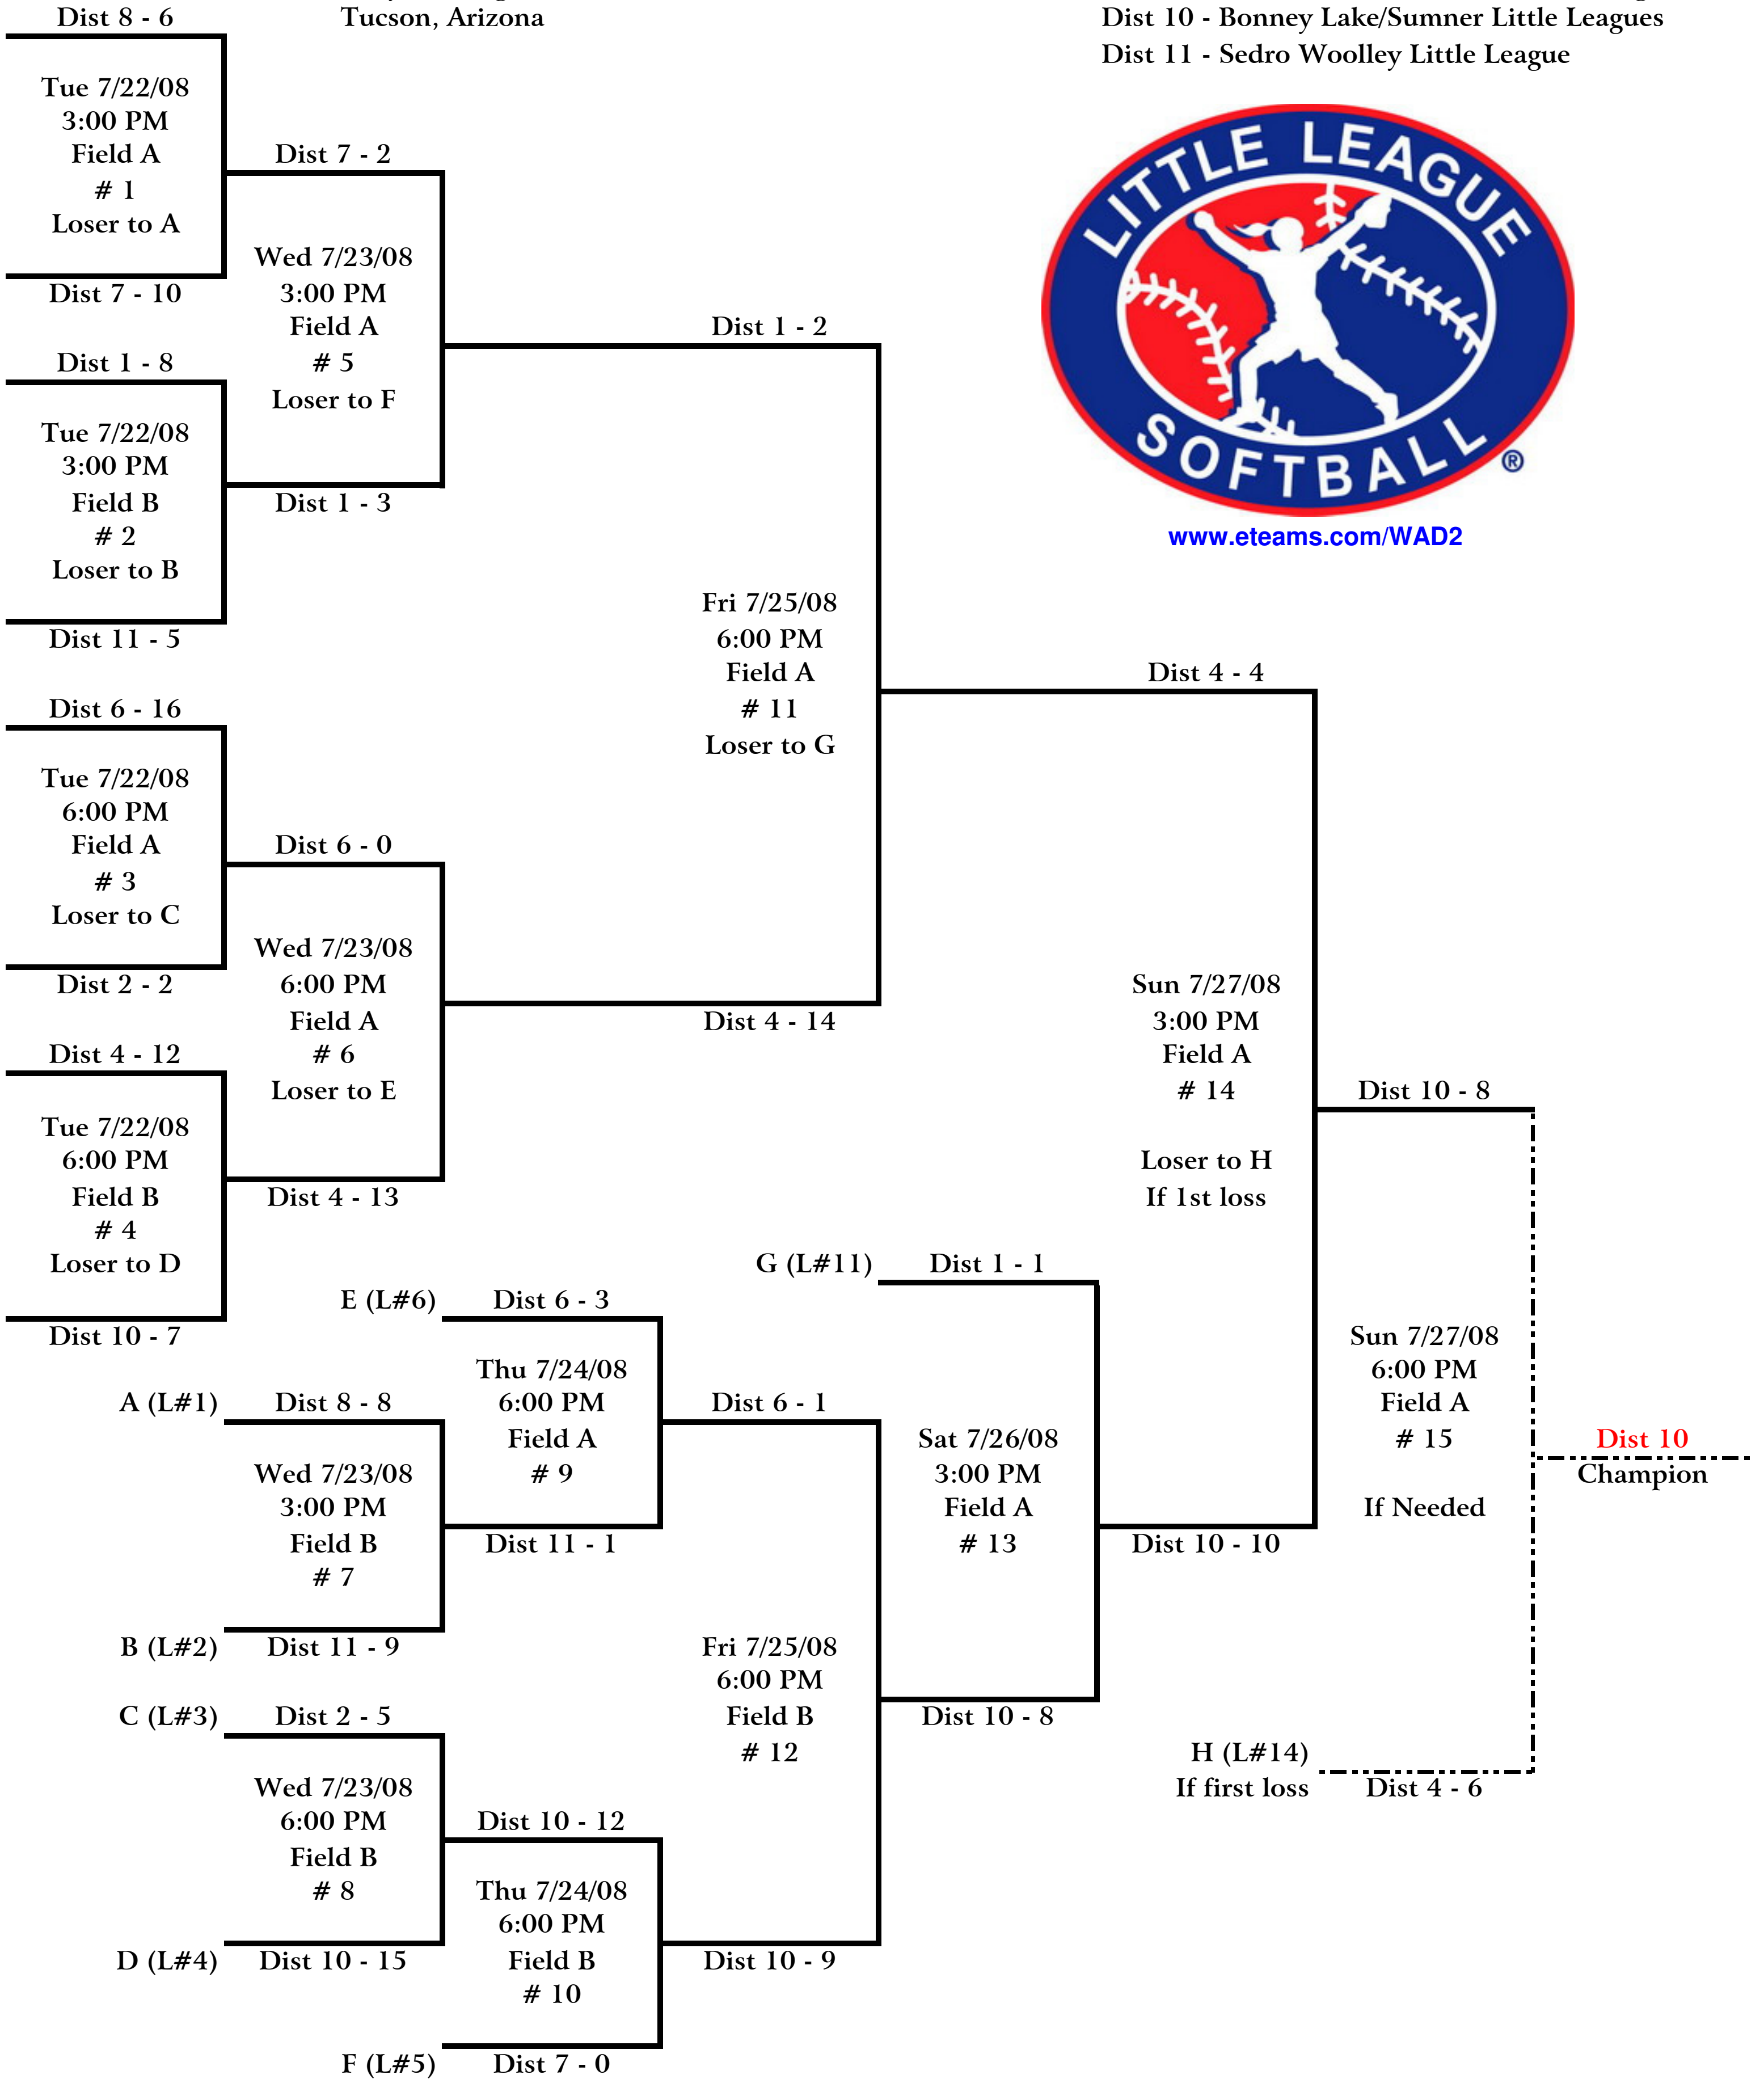

State Junior Girls Softball

Tue 7/22	Wed 7/23	Thu 7/24	Fri 7/25	Sat 7/26	Sun 7/27	Sun 7/27
-------------	-------------	-------------	-------------	-------------	-------------	-------------

Host: District 2 and North Kitsap American & National Little Leagues
 Location: Snider Field Complex at Poulsbo, Washington
 Field A is the North Field
 Field B is the South Field

- Participants
- Dist 1 - South Mukilteo Little League
 - Dist 2 - Sequim Little League
 - Dist 4 - Evergreen Little League
 - Dist 6 - Glenwood Little League
 - Dist 7 - South Highline National & Pacwest LL
 - Dist 8 - Kenmore & N. Kenmore Little Leagues
 - Dist 10 - Bonney Lake/Sumner Little Leagues
 - Dist 11 - Sedro Woolley Little League

Western Region Tournament
 July 31- Aug 6
 Tucson, Arizona

www.eteams.com/WAD2