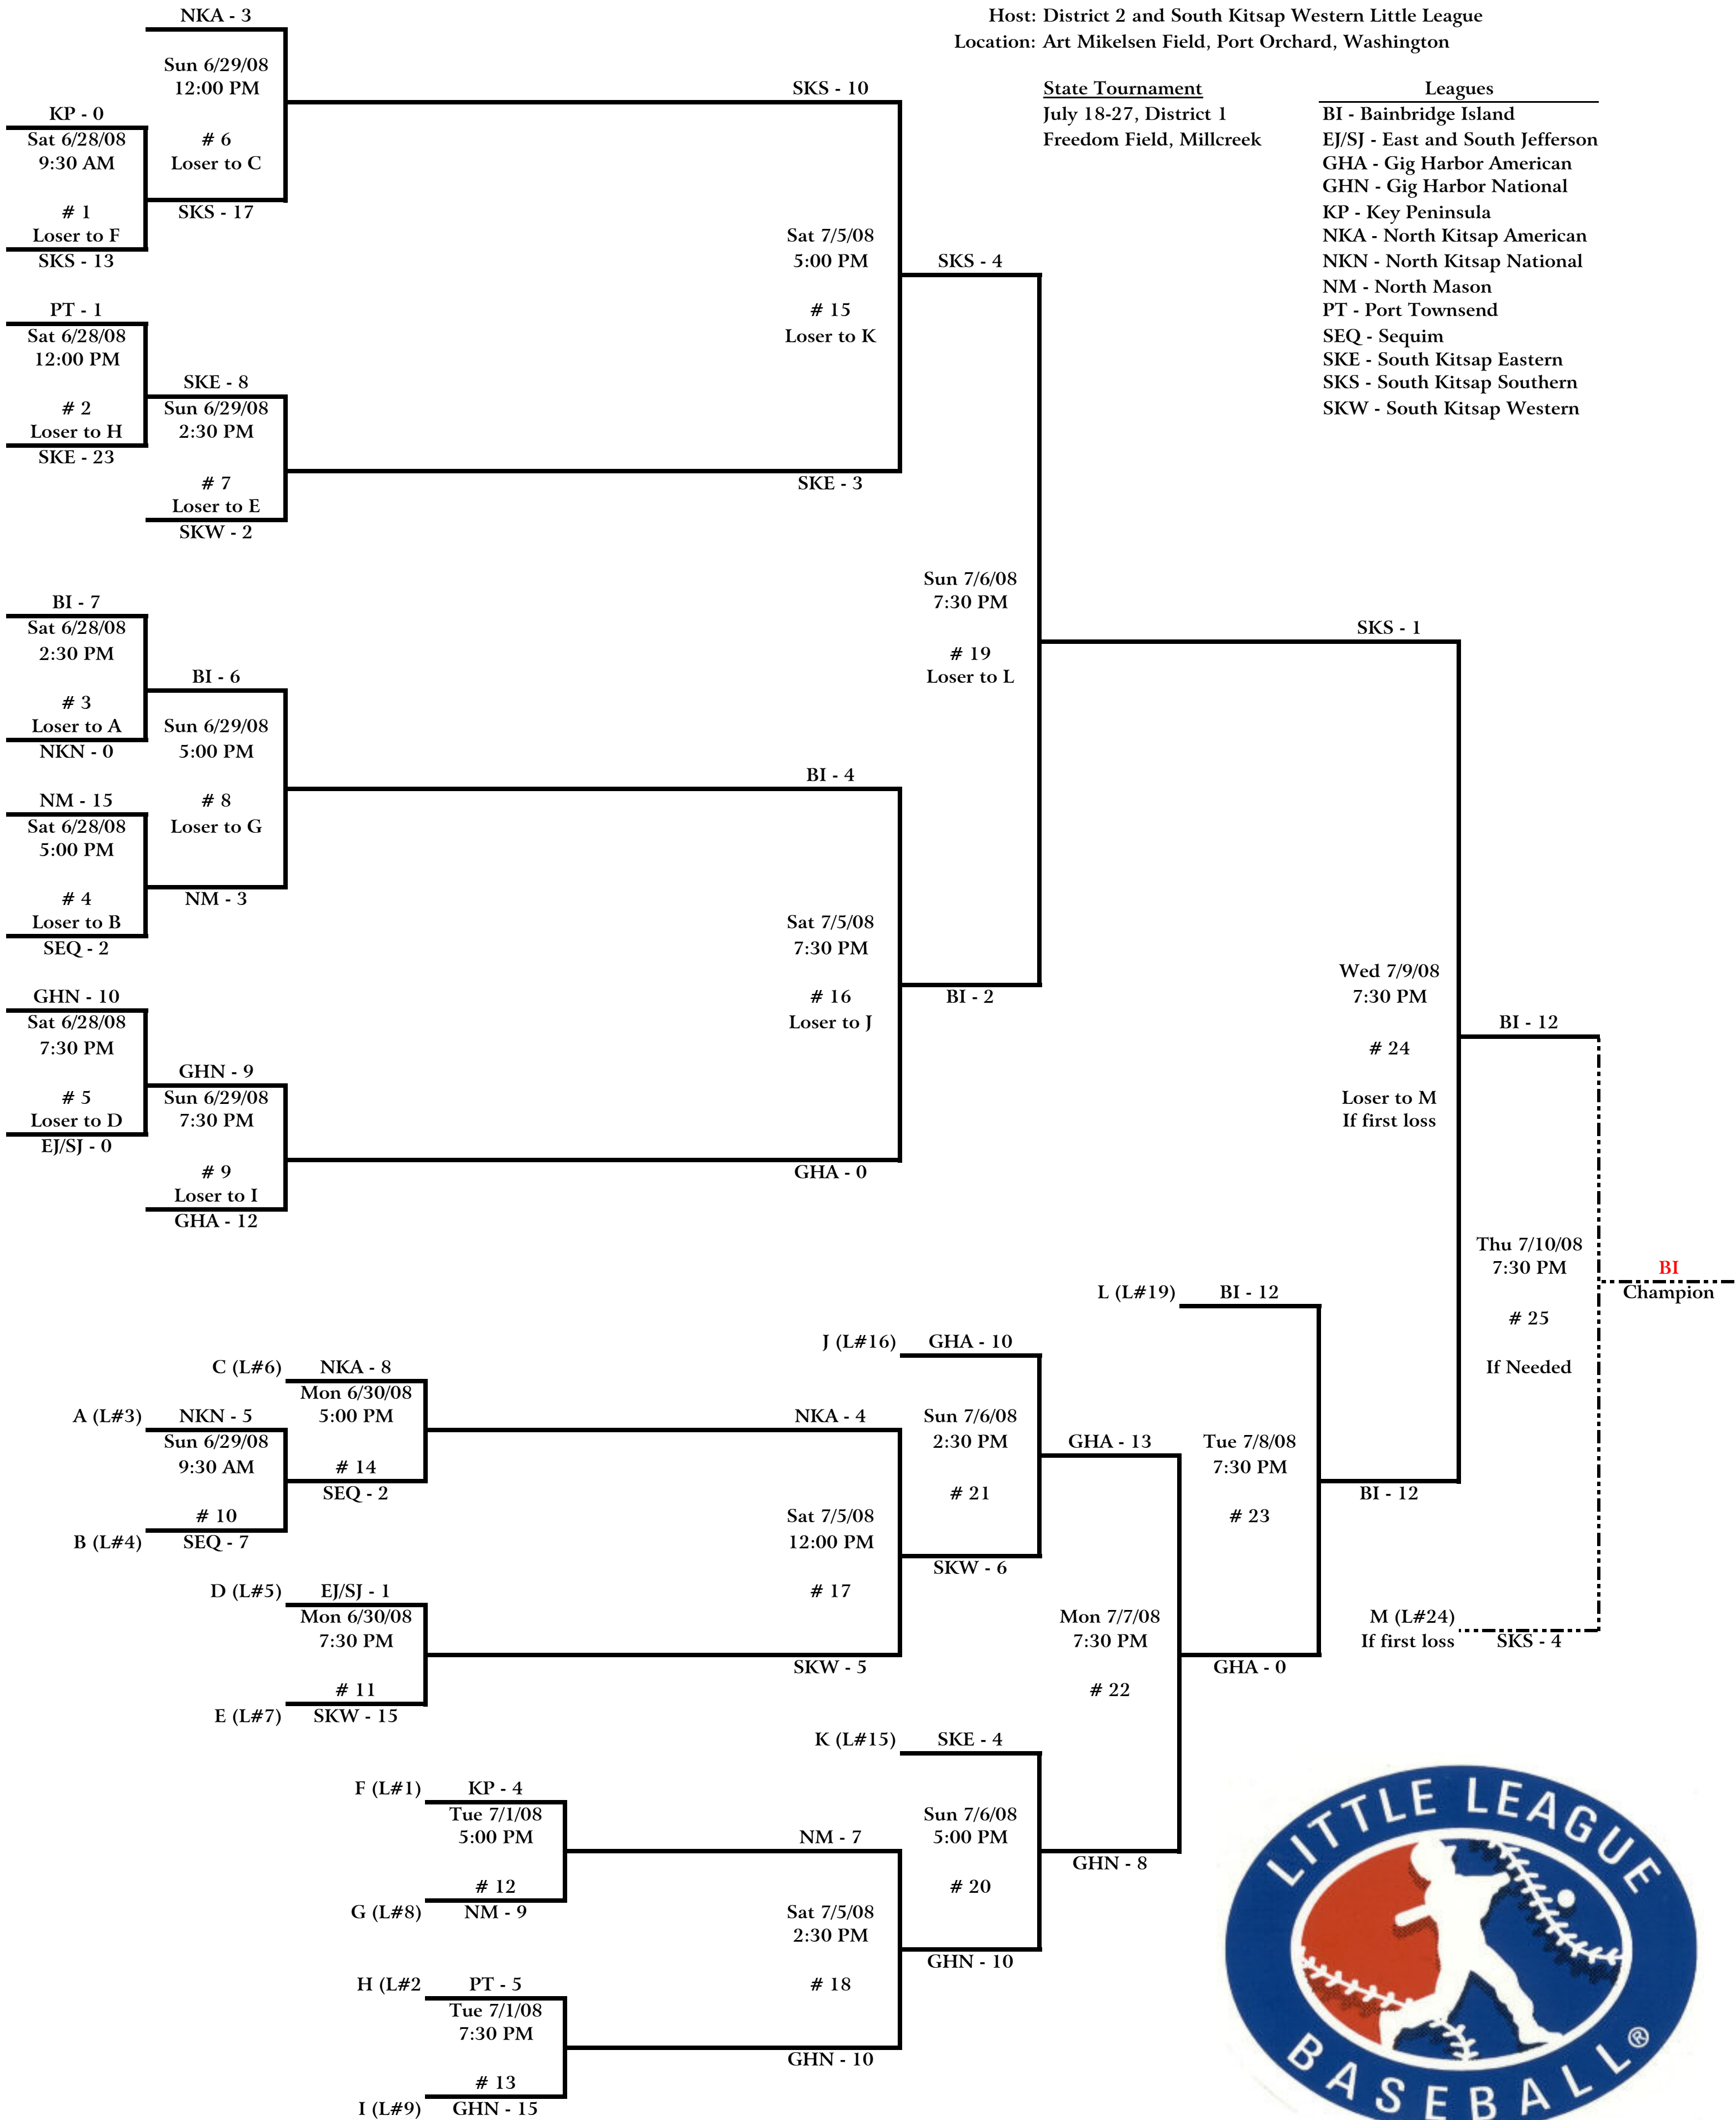

Major Baseball

Sat 6/28	Sun 6/29	Mon 6/30	Tue 7/1	Wed 7/2	Thu 7/3	Fri 7/4	Sat 7/5	Sun 7/6	Mon 7/7	Tue 7/8	Wed 7/9	Thu 7/10
-------------	-------------	-------------	------------	------------	------------	------------	------------	------------	------------	------------	------------	-------------

Host: District 2 and South Kitsap Western Little League
Location: Art Mikelsen Field, Port Orchard, Washington

www.eteams.com/WAD2