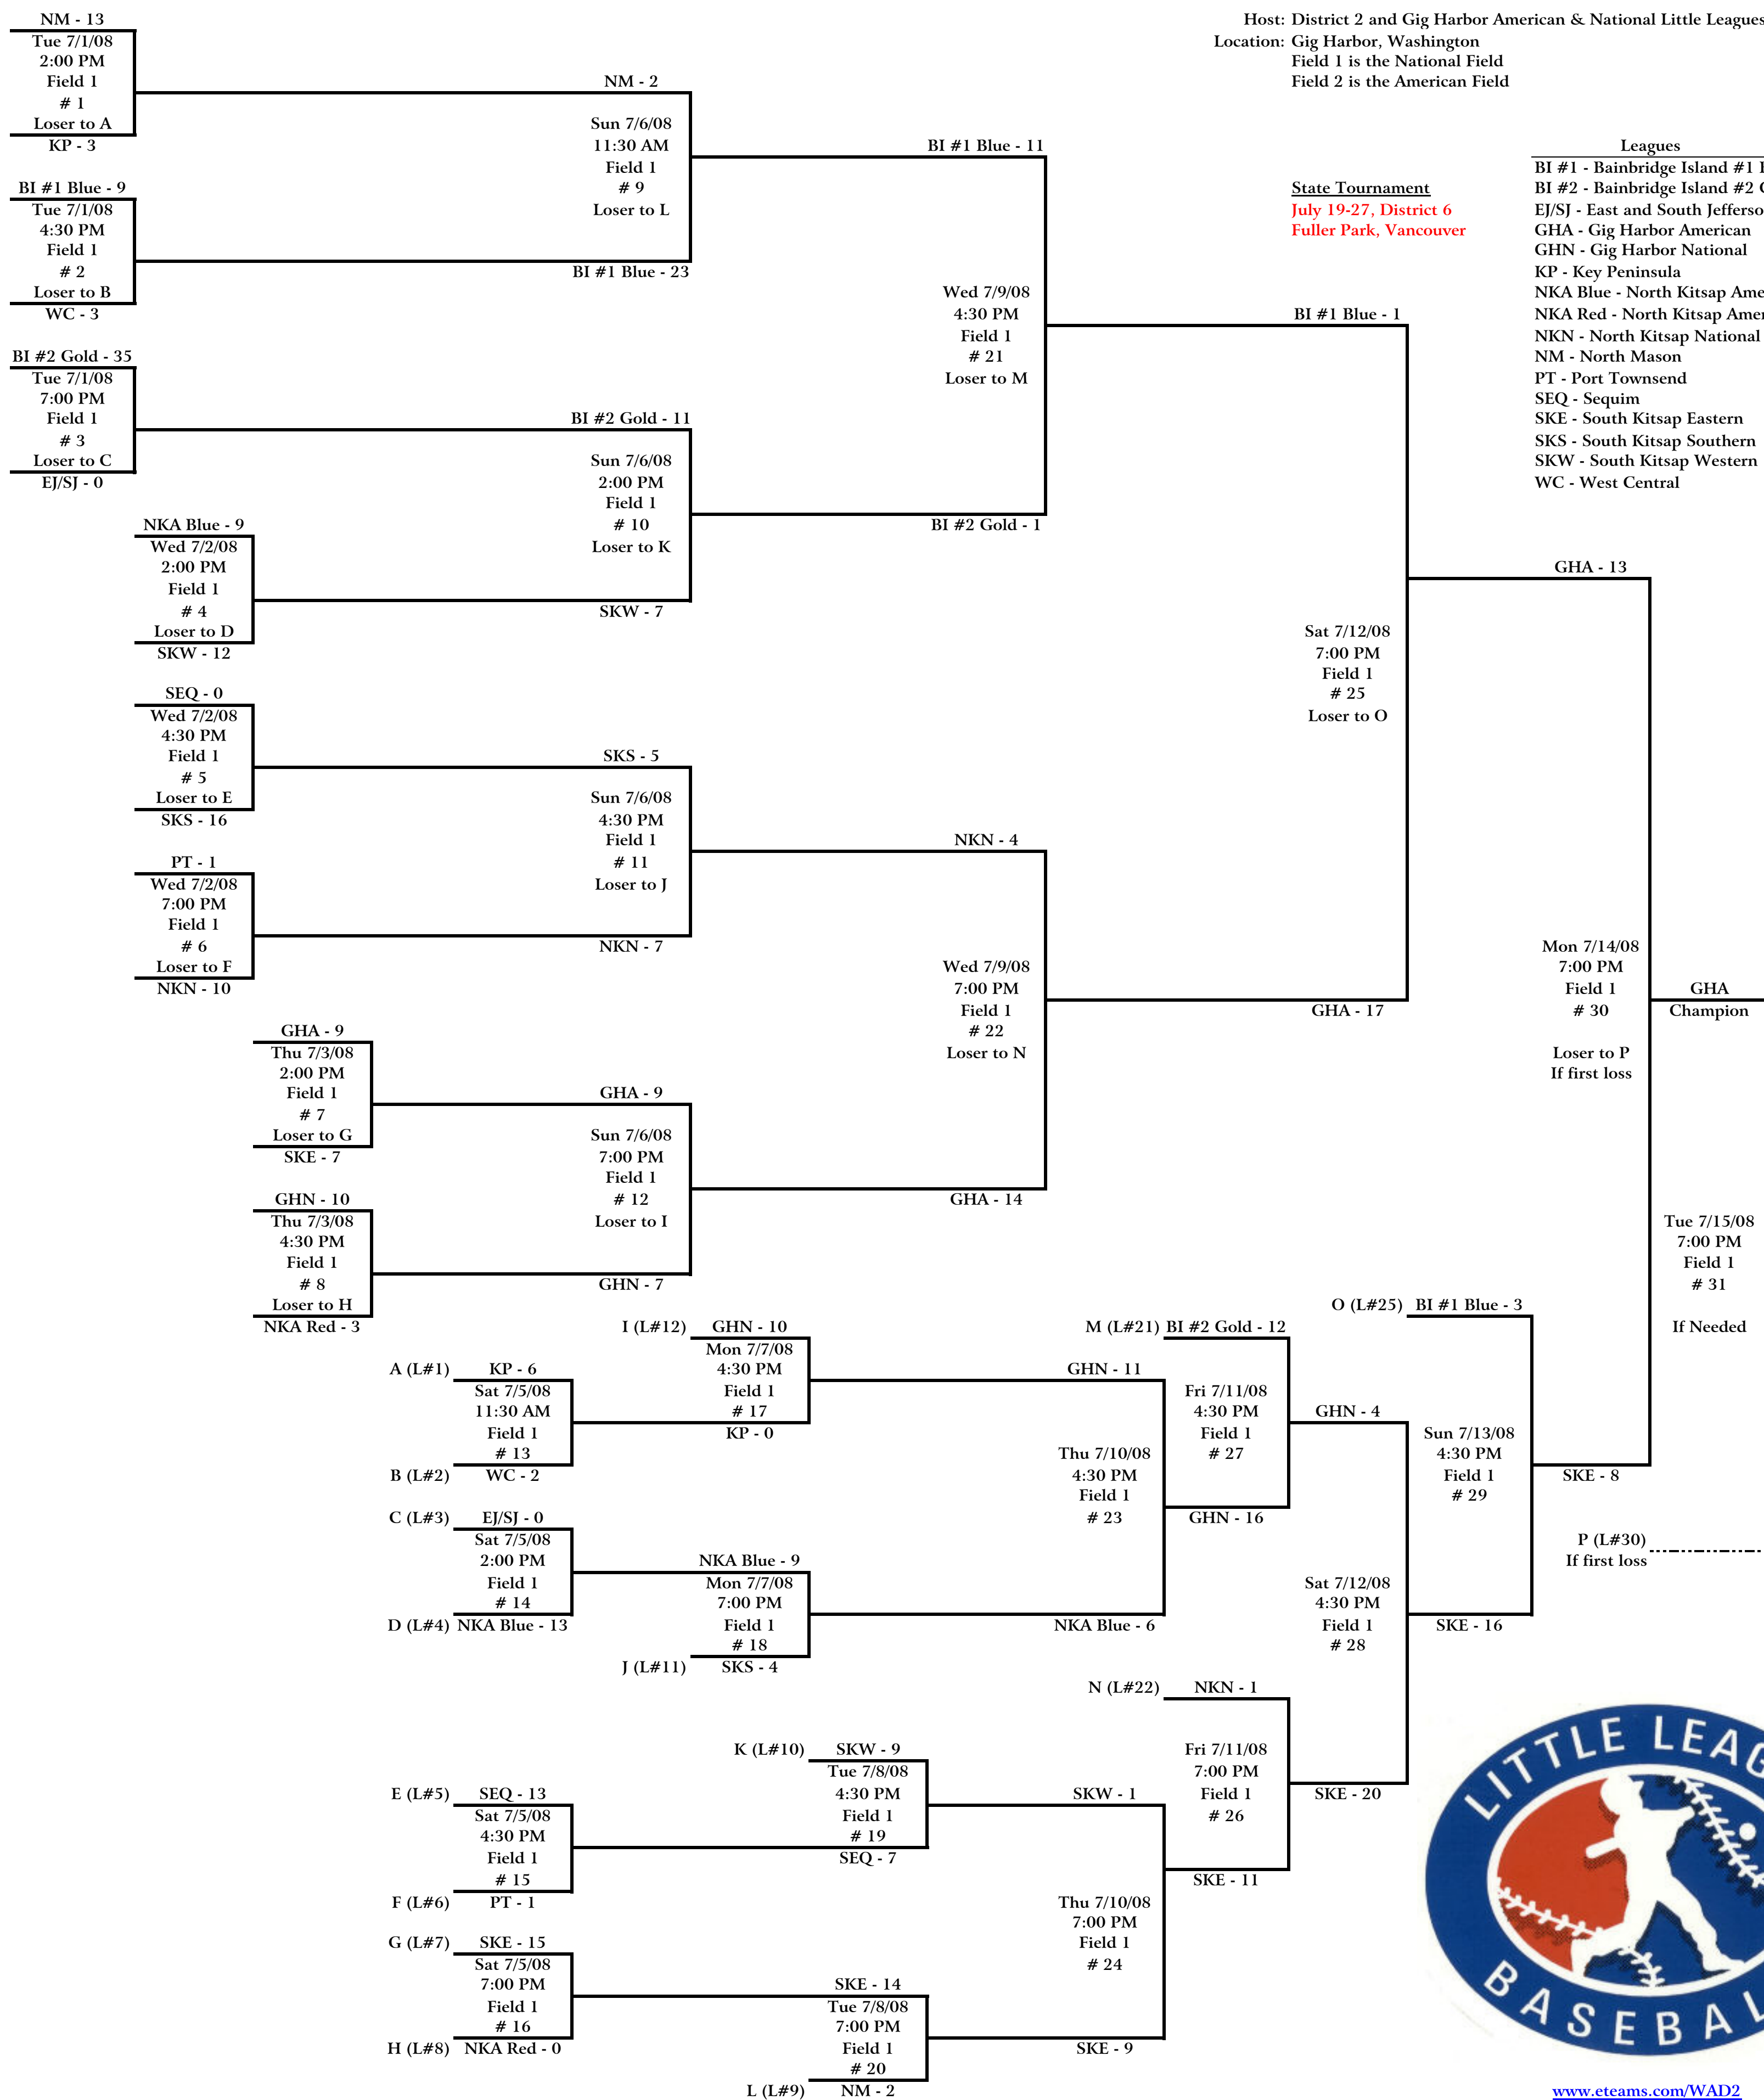

9-10 Yr Baseball

Tue 7/1	Wed 7/2	Thu 7/3	Fri 7/4	Sat 7/5	Sun 7/6	Mon 7/7	Tue 7/8	Wed 7/9	Thu 7/10	Fri 7/11	Sat 7/12	Sun 7/13	Mon 7/14	Tue 7/15
------------	------------	------------	------------	------------	------------	------------	------------	------------	-------------	-------------	-------------	-------------	-------------	-------------

Host: District 2 and Gig Harbor American & National Little Leagues
 Location: Gig Harbor, Washington
 Field 1 is the National Field
 Field 2 is the American Field

- Leagues
- BI #1 - Bainbridge Island #1 Blue
 - BI #2 - Bainbridge Island #2 Gold
 - EJ/SJ - East and South Jefferson
 - GHA - Gig Harbor American
 - GHN - Gig Harbor National
 - KP - Key Peninsula
 - NKA Blue - North Kitsap American Blue
 - NKA Red - North Kitsap American Red
 - NKN - North Kitsap National
 - NM - North Mason
 - PT - Port Townsend
 - SEQ - Sequim
 - SKE - South Kitsap Eastern
 - SKS - South Kitsap Southern
 - SKW - South Kitsap Western
 - WC - West Central

State Tournament
 July 19-27, District 6
 Fuller Park, Vancouver

www.eteams.com/WAD2