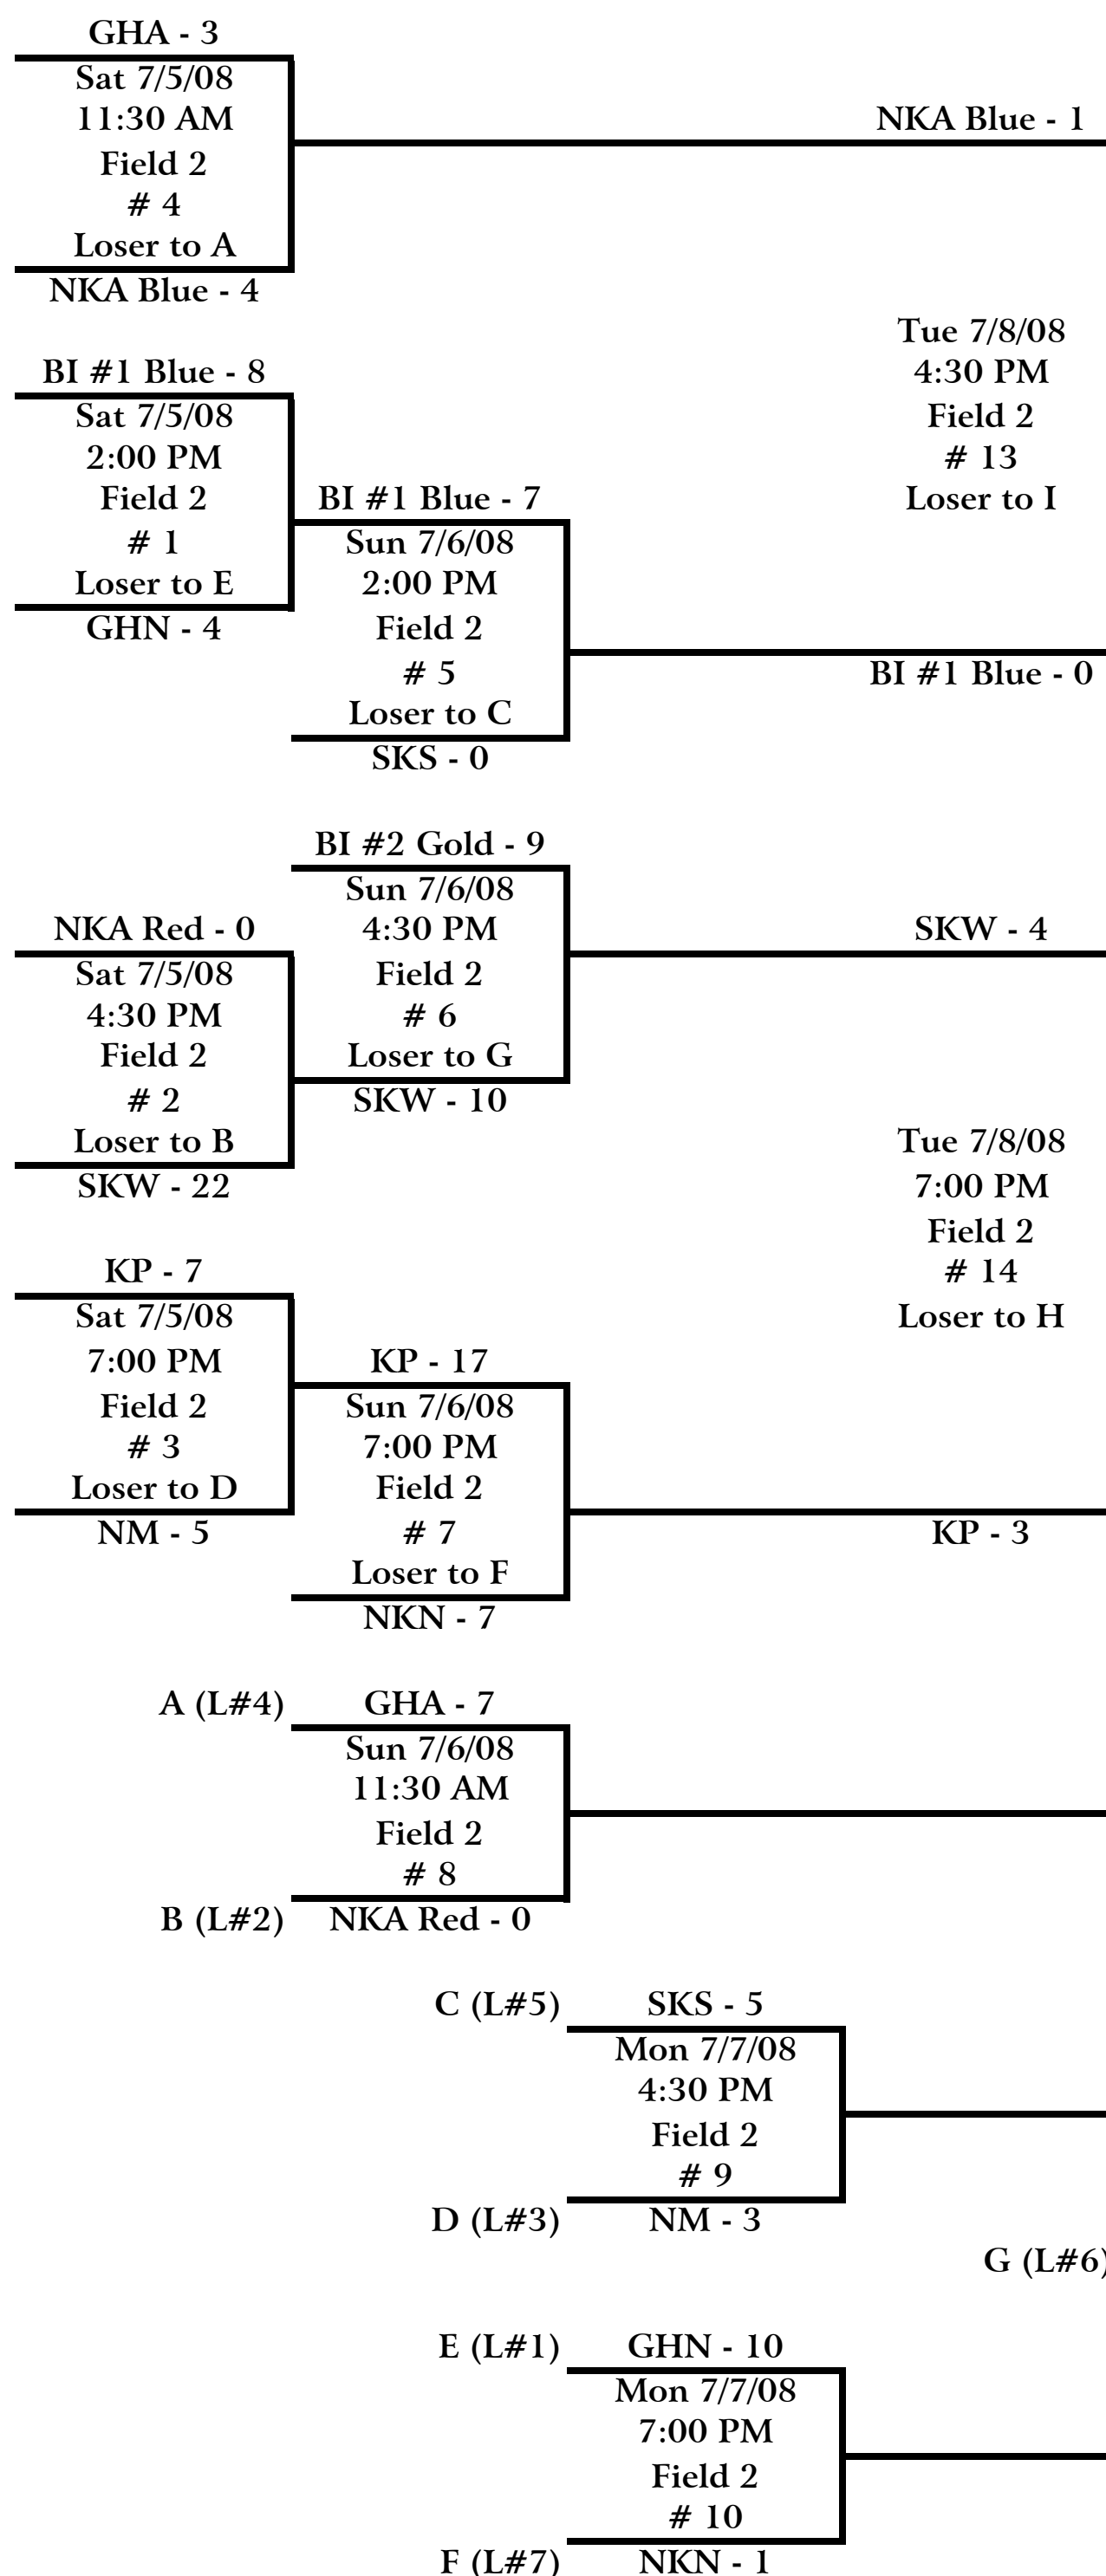

10-11 Yr Baseball

Sat 7/5	Sun 7/6	Mon 7/7	Tue 7/8	Wed 7/9	Thu 7/10	Fri 7/11	Sat 7/12	Sun 7/13	Mon 7/14
------------	------------	------------	------------	------------	-------------	-------------	-------------	-------------	-------------

Host: District 2 and Gig Harbor American & National Little Leagues
 Location: Gig Harbor, Washington
 Field 1 is the National Field
 Field 2 is the American Field

www.eteams.com/WAD2

Leagues

- BI #1 Blue - Bainbridge Island #1 Blue
- BI #2 Gold - Bainbridge Island #2 Gold
- GHA - Gig Harbor American
- GHN - Gig Harbor National
- KP - Key Peninsula
- NKA Blue - North Kitsap American Blue
- NKA Red - North Kitsap American Red
- NKN - North Kitsap National
- NM - North Mason
- SKS - South Kitsap Southern
- SKW - South Kitsap Western

State Tournament

July 19-27, District 10
 Sunset Park, Auburn

SKW
 Champion